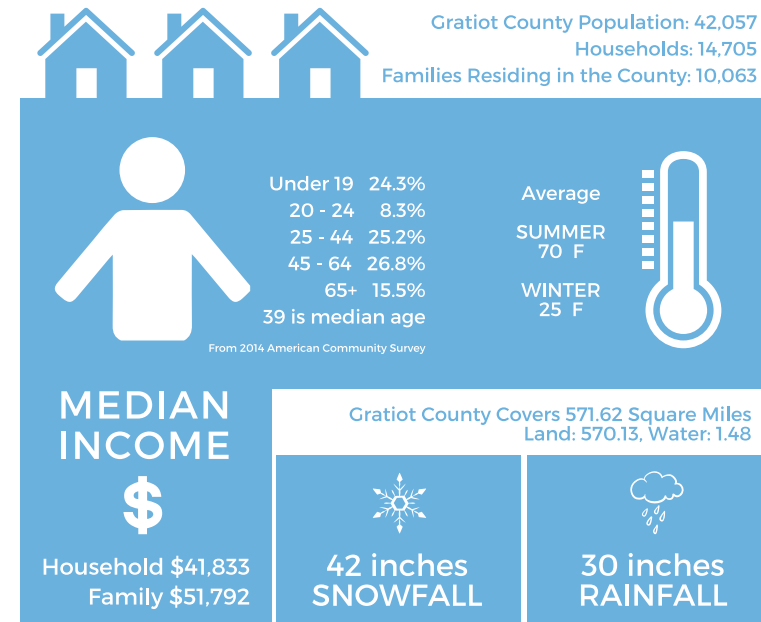

TOP 20 EMPLOYERS

MidMichigan Medical Center - Gratiot	698
Central Michigan Correctional Facility	446
Masonic Pathways	426
Avalon & Tahoe Manufacturing, Inc.	391
Alma College	344
St Louis Correctional Facility	332
International Automotive Components (IAC)	280
Alma Public Schools	265
Gratiot-Isabella R.E.S.D.	213
Cartridges Are Us (a division of Clover Technologies Group)	179
Wal-Mart	172
Apex Marine	161
Hutchinson Aerospace & Industry	161
Meijer	157
Gratiot County Courthouse	155
Shiloh Industries	151
Consumers Energy	149
Garr Tool Company	144
Ithaca Public Schools	132
Merrill Fabricators	131

DRIVING DISTANCE

From Ithaca, our County Seat, to:

St. Louis	8 miles	Grand Rapids	75 miles
Alma	10 miles	Ann Arbor	105 miles
Mt Pleasant	28 miles	Traverse City	138 miles
Clare	43 miles	Detroit	130 miles
Saginaw	42 miles	Mackinaw City	177 miles
Midland	44 miles	Marquette	355 miles
Lansing	45 miles	Sault Ste. Marie	245 miles

MAJOR PRODUCTS

Corn 13.15 M bu.	Dry Beans 140,000 cwt.
Soybeans 4.416 M bu.	Milk 414.6 M lbs.
Wheat 1.515 M bu.	Hogs 140,000 hd.
Sugar Beets 230,000 T	Cattle 32,000 hd.

This estimate does not include commodities such as alfalfa, turkeys, and other vegetable crops.