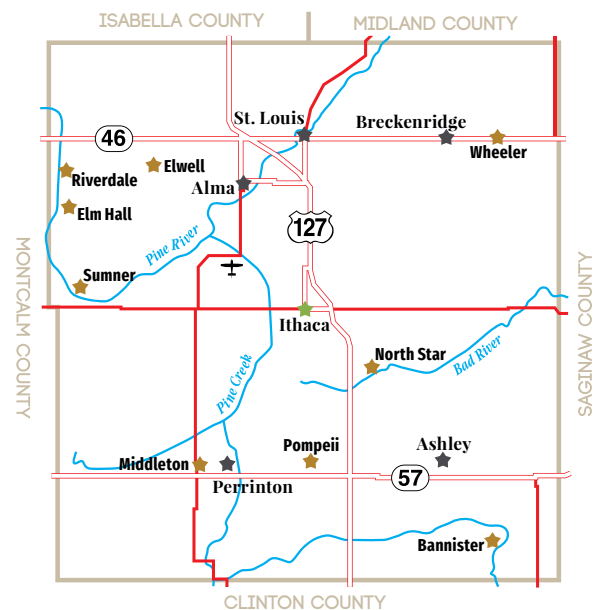

To advocate the partnership of business and community to preserve, enhance and promote those unique qualities that make Gratiot County a great place to live, work and visit is our mission.

110 West Superior Street
Alma, MI 48801
989.463.5525

www.gratiot.org